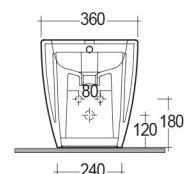

RAK-RESORT EVO

Bidet | Filo Muro

RAK
CERAMICS

SCHEMA TECNICA

Suite:	RAK-RESORT EVO
Tipo:	Filo Muro
Dimensioni:	540 x 360 mm
Peso:	27 Kg
Colore:	bianco alpino

Codice	Nome
RST1401AWHEA	RAK-RESORT EVO BACK TO WALL BIDET 54 CM

Dimensions: All dimensions in mm. Tolerance of vitreous china & fireclay items: $\pm 5\%$ for below 200mm and $\pm 3\%$ for above 200mm; for all other items tolerance $\pm 1\%$. Note: Due to a continuing development program to improve design and performance, the manufacturer reserves all rights to vary specifications without prior information. Please note accessories are for photographic use only.