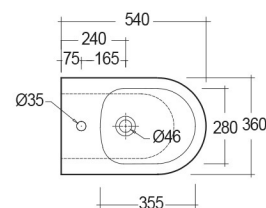

RAK-RESORT EVO

Bidet | Filo Muro

RAK
CERAMICS

SCHEMA TECNICA

Suite:	RAK-RESORT EVO
Tipo:	Filo Muro
Dimensioni:	540 x 360 mm
Peso:	27 Kg
Colore:	bianco alpino

Codice	Nome
RST1401AWHEA	RAK-RESORT EVO BACK TO WALL BIDET 54 CM

Dimensions: All dimensions in mm. Tolerance of vitreous china & fireclay items: $\pm 5\%$ for below 200mm and $\pm 3\%$ for above 200mm; for all other items tolerance $\pm 1\%$. Note: Due to a continuing development program to improve design and performance, the manufacturer reserves all rights to vary specifications without prior information. Please note accessories are for photographic use only.