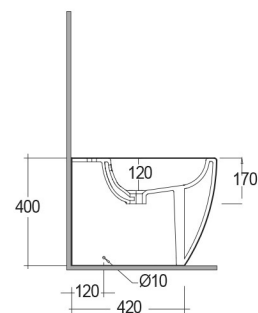

RAK-RESORT EVO

Bidet | Filo Muro

RAK
CERAMICS

SCHEMA TECNICA

Suite:	RAK-RESORT EVO
Tipo:	Filo Muro
Dimensioni:	540 x 360 mm
Peso:	27 Kg
Colore:	bianco alpino

Codice	Nome
RST1401AWHEA	RAK-RESORT EVO BACK TO WALL BIDET 54 CM

Dimensions: All dimensions in mm. Tolerance of vitreous china & fireclay items: $\pm 5\%$ for below 200mm and $\pm 3\%$ for above 200mm; for all other items tolerance $\pm 1\%$. Note: Due to a continuing development program to improve design and performance, the manufacturer reserves all rights to vary specifications without prior information. Please note accessories are for photographic use only.