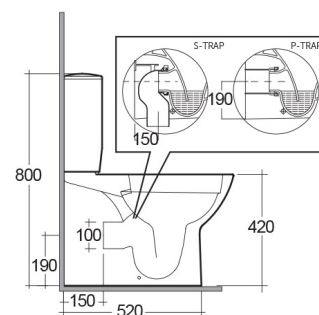

RAK-MORNING-COMFORT HEIGHT 42CM

Monoblocco | WC

RAK
CERAMICS

SCHEDA TECNICA

| | |
|------------------|---|
| Suite: | RAK-MORNING |
| Tipo: | Monoblocco |
| Dimensioni: | 640 x 365 mm |
| Peso: | 29 Kg |
| Colore: | bianco alpino |
| Tipo di scarico: | A parete & A terra |
| Sifone: | Nascosto |
| Opzioni sedile: | NESSUNA |
| Forma: | Ovale |
| Soft close: | si |
| Scarico: | Doppio scarico |
| Flush Capacity: | Compatible with 6/3L dual flushing, 4,5/3L dual flushing, in accordance with en997-type 1 |

| Codice | Nome |
|---------------|--|
| MORWC1146AWHA | MORNING WATER CLOSET RIMLESS CLOSE COUPLED P/S-TRAP 64CM |
| MORWT1800AWHA | MORNING WATER CLOSET TANK |
| MORSC3901WH | RAK-Morning Urea Soft Close Seat Cover |

Dimensions: All dimensions in mm. Tolerance of vitreous china & fireclay items: $\pm 5\%$ for below 200mm and $\pm 3\%$ for above 200mm; for all other items tolerance $\pm 1\%$. Note: Due to a continuing development program to improve design and performance, the manufacturer reserves all rights to vary specifications without prior information. Please note accessories are for photographic use only.