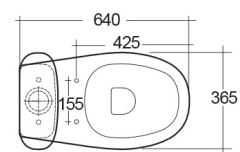

RAK-MORNING-COMFORT HEIGHT 42CM

Monoblocco | WC

RAK
CERAMICS

SCHEDA TECNICA

| | |
|------------------|---|
| Suite: | RAK-MORNING |
| Tipo: | Monoblocco |
| Dimensioni: | 640 x 365 mm |
| Peso: | 29 Kg |
| Colore: | bianco alpino |
| Tipo di scarico: | A parete & A terra |
| Sifone: | Nascosto |
| Opzioni sedile: | NESSUNA |
| Forma: | Ovale |
| Soft close: | si |
| Scarico: | Doppio scarico |
| Flush Capacity: | Compatible with 6/3L dual flushing, 4,5/3L dual flushing, in accordance with en997-type 1 |

| Codice | Nome |
|---------------|--|
| MORWC1146AWHA | MORNING WATER CLOSET RIMLESS CLOSE COUPLED P/S-TRAP 64CM |
| MORWT1800AWHA | MORNING WATER CLOSET TANK |
| MORSC3901WH | RAK-Morning Urea Soft Close Seat Cover |

Dimensions: All dimensions in mm. Tolerance of vitreous china & fireclay items: $\pm 5\%$ for below 200mm and $\pm 3\%$ for above 200mm; for all other items tolerance $\pm 1\%$. Note: Due to a continuing development program to improve design and performance, the manufacturer reserves all rights to vary specifications without prior information. Please note accessories are for photographic use only.