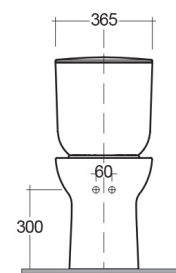

RAK-MORNING-COMFORT HEIGHT 42CM

Monoblocco | WC

RAK
CERAMICS

SCHEDA TECNICA

| | |
|------------------|---|
| Suite: | RAK-MORNING |
| Tipo: | Monoblocco |
| Dimensioni: | 640 x 365 mm |
| Peso: | 29 Kg |
| Colore: | bianco alpino |
| Tipo di scarico: | A parete & A terra |
| Sifone: | Nascosto |
| Opzioni sedile: | NESSUNA |
| Forma: | Ovale |
| Soft close: | si |
| Scarico: | Doppio scarico |
| Flush Capacity: | Compatible with 6/3L dual flushing, 4,5/3L dual flushing, in accordance with en997-type 1 |

| Codice | Nome |
|---------------|--|
| MORWC1146AWHA | MORNING WATER CLOSET RIMLESS CLOSE COUPLED P/S-TRAP 64CM |
| MORWT1800AWHA | MORNING WATER CLOSET TANK |
| MORSC3901WH | RAK-Morning Urea Soft Close Seat Cover |

Dimensions: All dimensions in mm. Tolerance of vitreous china & fireclay items: $\pm 5\%$ for below 200mm and $\pm 3\%$ for above 200mm; for all other items tolerance $\pm 1\%$. Note: Due to a continuing development program to improve design and performance, the manufacturer reserves all rights to vary specifications without prior information. Please note accessories are for photographic use only.